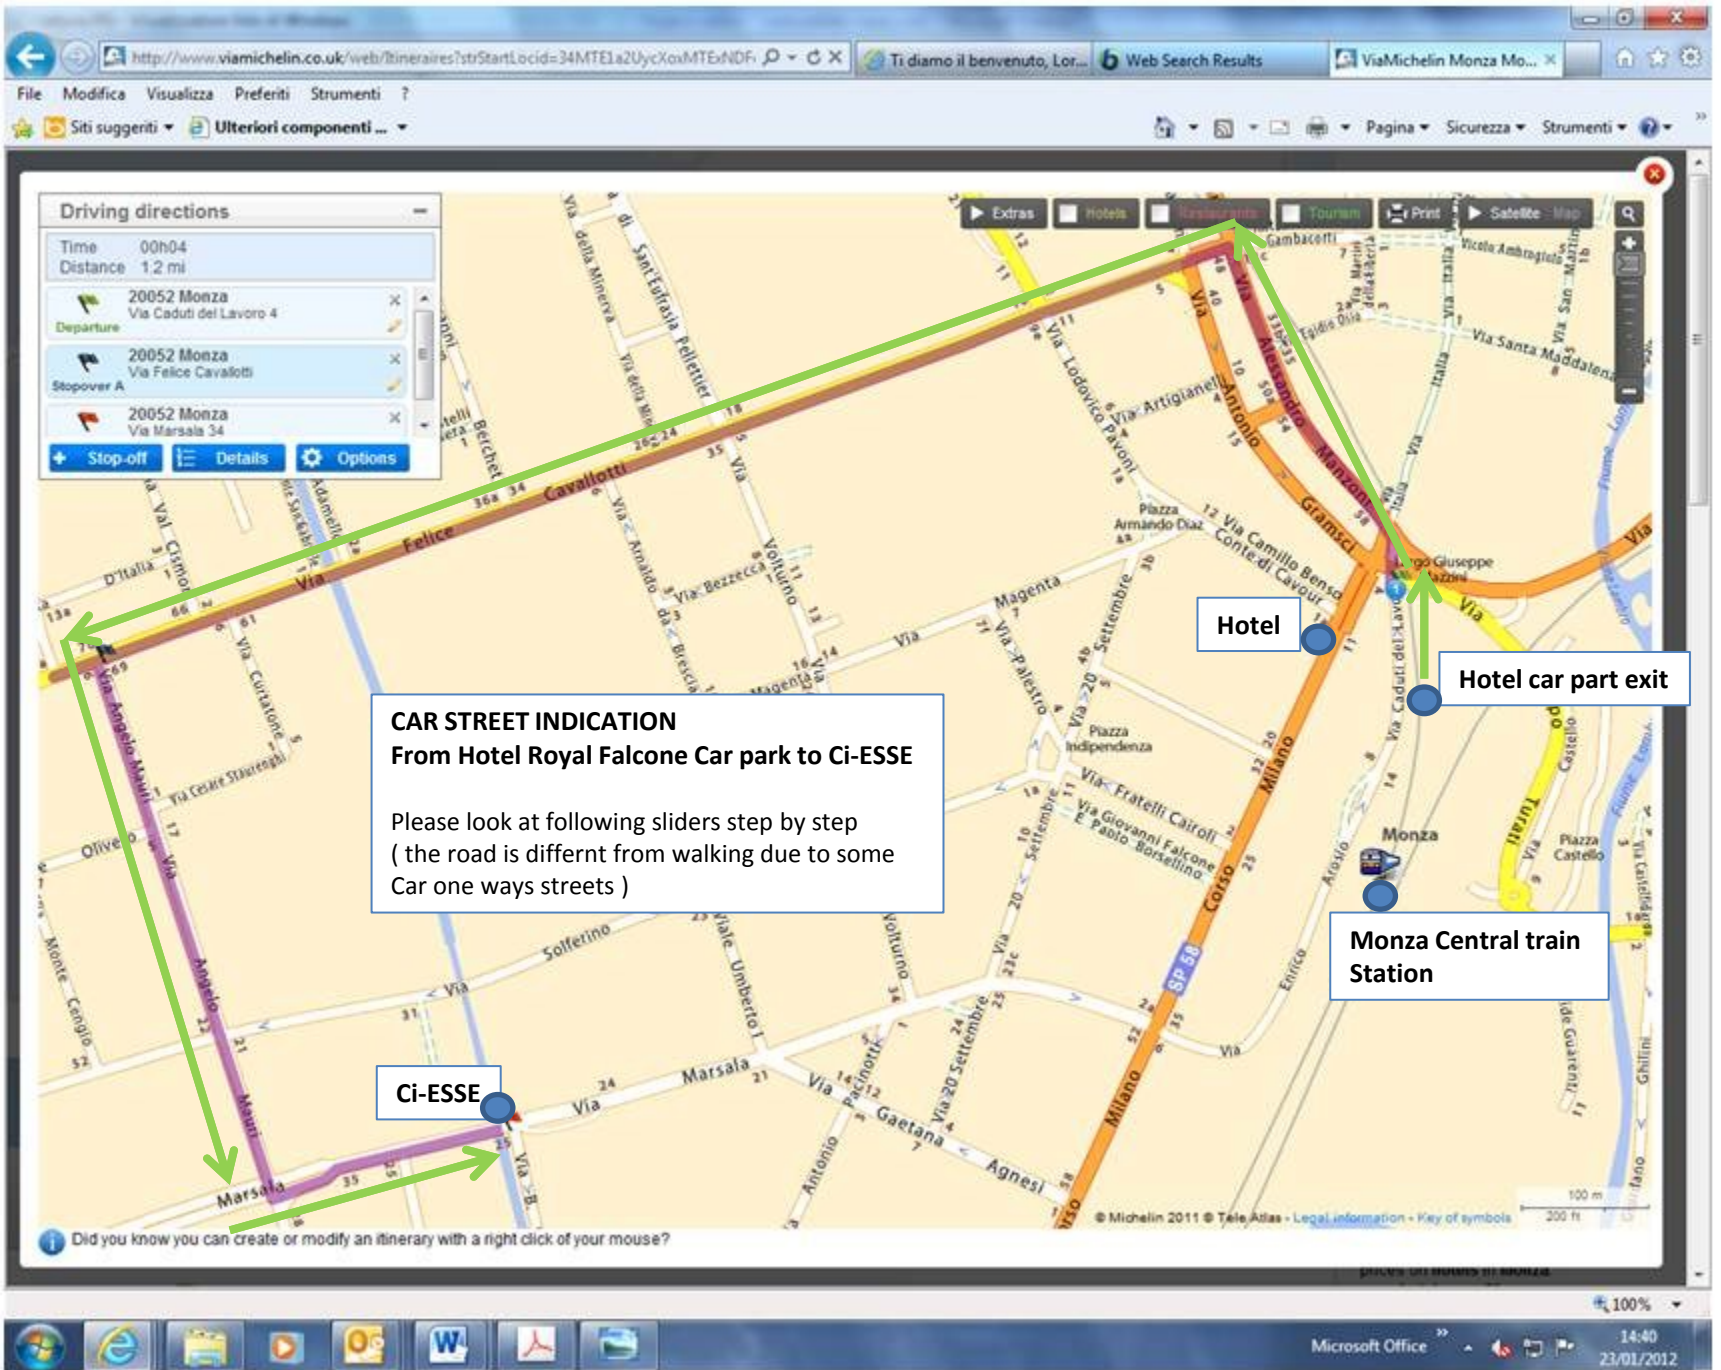

Driving directions

Time 00h04
Distance 1.2 mi

20052 Monza
Via Caduti del Lavoro 4

Departure

20052 Monza
Via Felice Cavalotti

Stopover A

20052 Monza
Via Marsala 34

Stop-off Details Options

CAR STREET INDICATION
From Hotel Royal Falcone Car park to Ci-ESSE

Please look at following sliders step by step
(the road is differnt from walking due to some
Car one ways streets)

Hotel

Hotel car part exit

Monza Central train
Station

Ci-ESSE

Did you know you can create or modify an itinerary with a right click of your mouse?